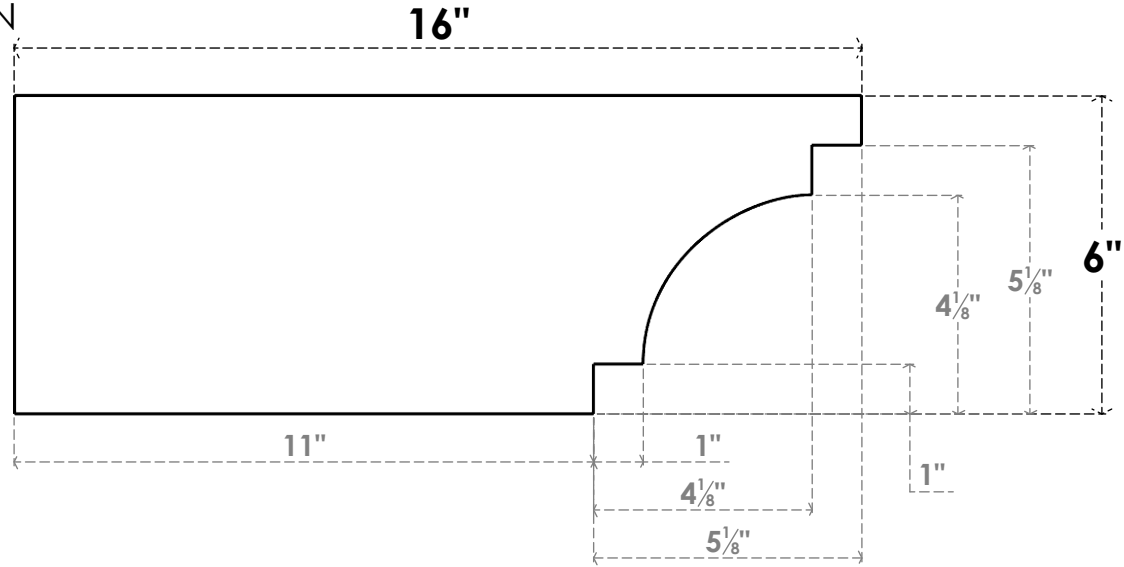

# ITEM NUMBER: RFTURS020X06000X16000X006MED00RCPR

2"W X 6"H X 16"L TIMBERTHANE ROUGH CEDAR MEDITERRANEAN FAUX WOOD SOLID RAFTER TAIL, 6"L END, PRIMED TAN

**ISOMETRIC**

GENERATED DATE : 03/02/2023

EKENA MILLWORK  
2300 WEST MAIN ST.  
CLARKSVILLE, TX 75426  
TOLL FREE: 866-607-0453  
WWW.EKENAMILLWORK.COM

**NOTES**

1. INSTALLATION TO BE COMPLETED IN ACCORDANCE WITH MANUFACTURER'S SPECIFICATIONS.
2. DRAWING MAY NOT BE TO SCALE
3. THIS DRAWING IS INTENDED FOR DESIGN AND PLANNING PURPOSES ONLY.
4. ALL INFORMATION CONTAINED HEREIN WAS CURRENT AT THE TIME OF DEVELOPMENT BUT MUST BE REVIEWED AND APPROVED BY THE PRODUCT MANUFACTURER TO BE CONSIDERED ACCURATE.
5. TIMBERTHANE ARCHITECTURAL PRODUCTS ARE MADE FROM HIGH DENSITY URETHANE AND COME FACTORY PRIMED