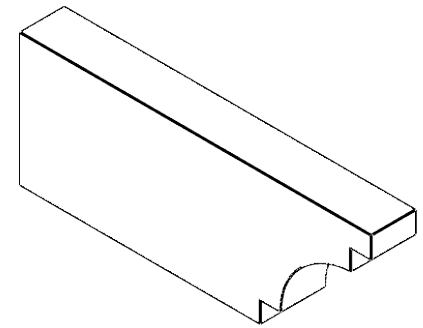

# ITEM NUMBER: RFTURS020X06000X16000X006MED00RCPR

2"W X 6"H X 16"L TIMBERTHANE ROUGH CEDAR MEDITERRANEAN FAUX WOOD SOLID RAFTER TAIL, 6"L END, PRIMED TAN

**ISOMETRIC**

GENERATED DATE : 03/02/2023

EKENA MILLWORK  
2300 WEST MAIN ST.  
CLARKSVILLE, TX 75426  
TOLL FREE: 866-607-0453  
WWW.EKENAMILLWORK.COM

**NOTES**

1. INSTALLATION TO BE COMPLETED IN ACCORDANCE WITH MANUFACTURER'S SPECIFICATIONS.
2. DRAWING MAY NOT BE TO SCALE
3. THIS DRAWING IS INTENDED FOR DESIGN AND PLANNING PURPOSES ONLY.
4. ALL INFORMATION CONTAINED HEREIN WAS CURRENT AT THE TIME OF DEVELOPMENT BUT MUST BE REVIEWED AND APPROVED BY THE PRODUCT MANUFACTURER TO BE CONSIDERED ACCURATE.
5. TIMBERTHANE ARCHITECTURAL PRODUCTS ARE MADE FROM HIGH DENSITY URETHANE AND COME FACTORY PRIMED