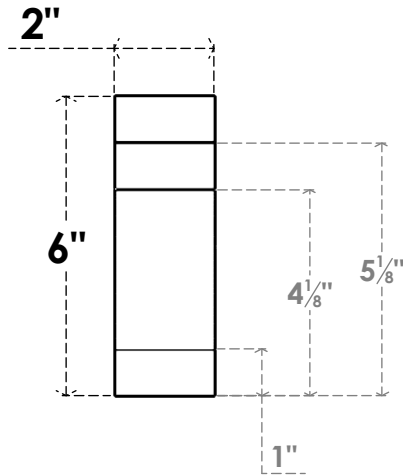

# ITEM NUMBER: RFTURS020X06000X16000X006MED00RCPR

2"W X 6"H X 16"L TIMBERTHANE ROUGH CEDAR MEDITERRANEAN FAUX WOOD SOLID RAFTER TAIL, 6"L END, PRIMED TAN

**ISOMETRIC**

GENERATED DATE : 03/02/2023

EKENA MILLWORK  
2300 WEST MAIN ST.  
CLARKSVILLE, TX 75426  
TOLL FREE: 866-607-0453  
WWW.EKENAMILLWORK.COM

**NOTES**

1. INSTALLATION TO BE COMPLETED IN ACCORDANCE WITH MANUFACTURER'S SPECIFICATIONS.
2. DRAWING MAY NOT BE TO SCALE
3. THIS DRAWING IS INTENDED FOR DESIGN AND PLANNING PURPOSES ONLY.
4. ALL INFORMATION CONTAINED HEREIN WAS CURRENT AT THE TIME OF DEVELOPMENT BUT MUST BE REVIEWED AND APPROVED BY THE PRODUCT MANUFACTURER TO BE CONSIDERED ACCURATE.
5. TIMBERTHANE ARCHITECTURAL PRODUCTS ARE MADE FROM HIGH DENSITY URETHANE AND COME FACTORY PRIMED